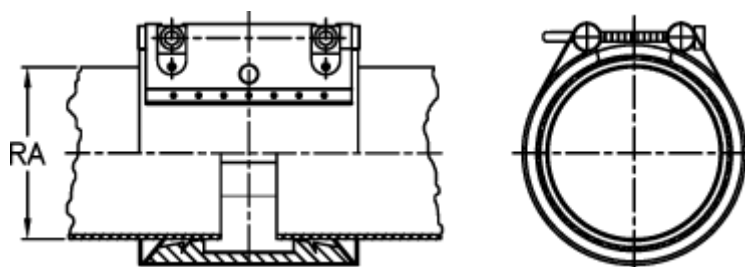

# Data Sheet

Article number: 025748400190

Description: Norma Connect pipe coupling  
GRIP E W2 Ø=190,0 NBR, 10 bar

## Measures

---

Note = Kontakt os for yderligere informationer.

RA = 190